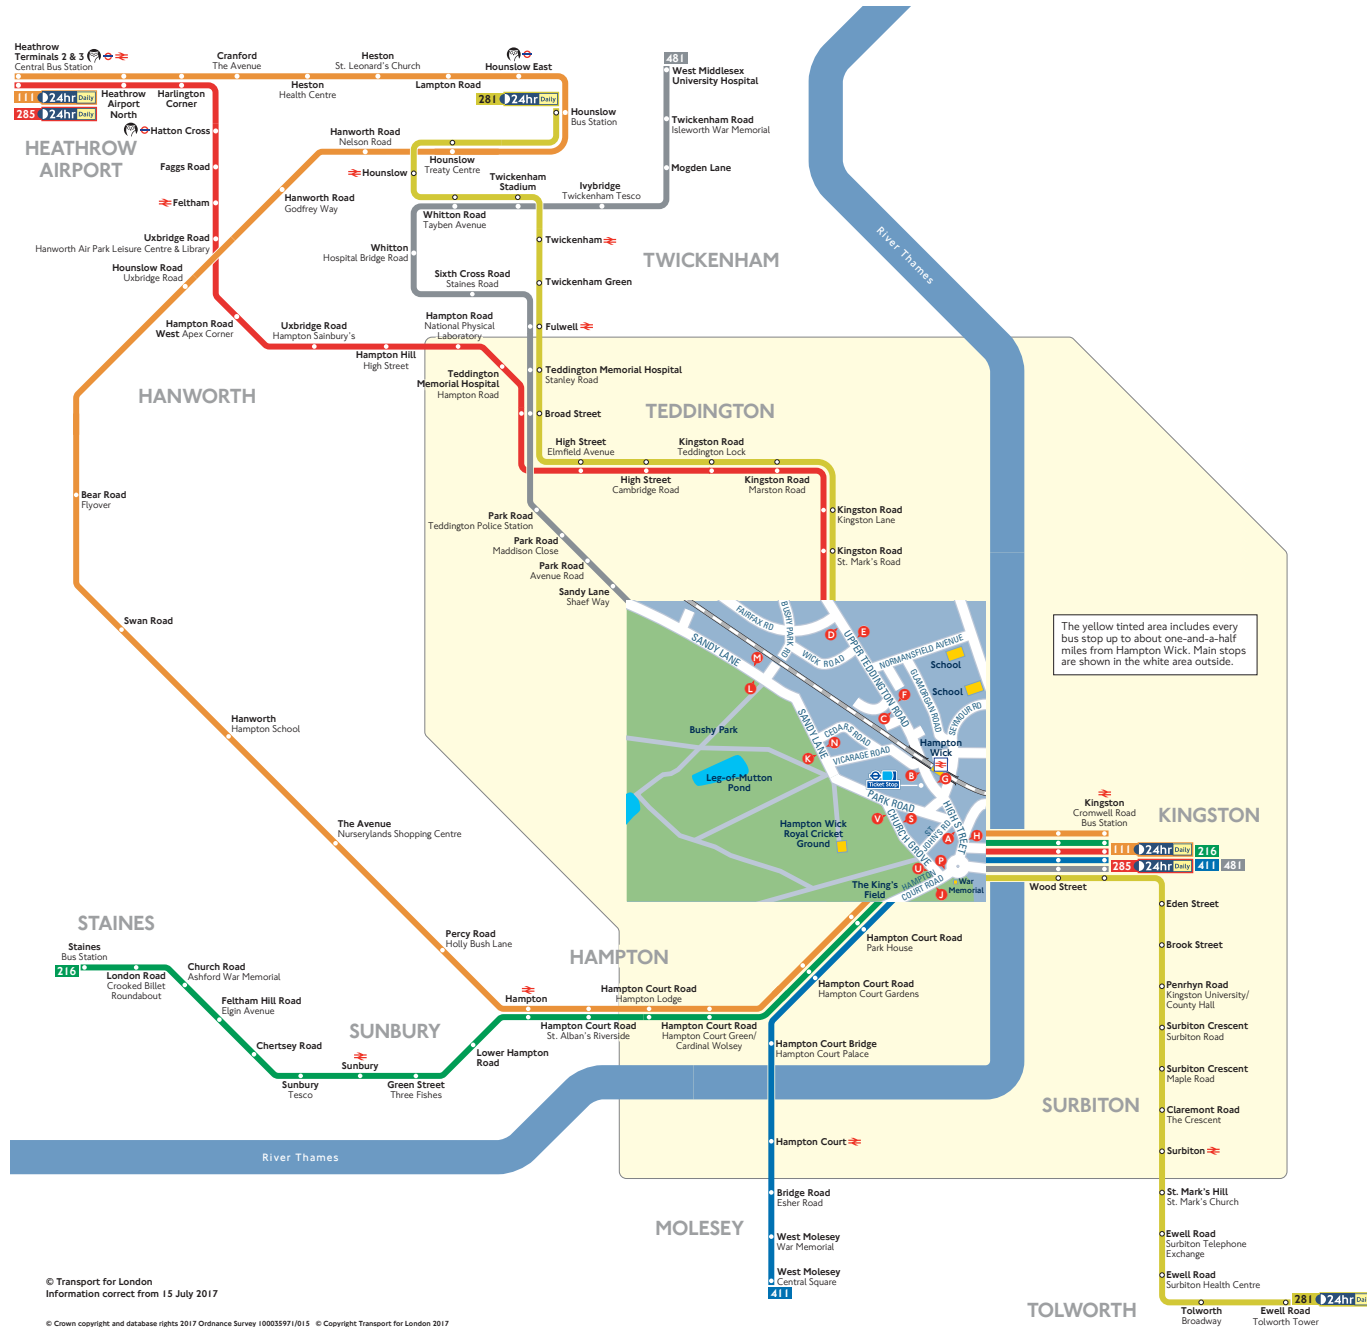

Buses from Hampton Wick

Route finder

Bus route	Towards	Bus stops
111 24hr Daily	Heathrow Terminals 2 & 3	J
	Kingston	P
216	Kingston	P
	Staines	J
281 24hr Daily	Hounslow	A B C D
	Tolworth	E F G H
285 24hr Daily	Heathrow Terminals 2 & 3	A B C D
	Kingston	E F G H
	Kingston	P
411	West Molesey	J
481	Kingston +	M N P S
	West Middlesex University Hospital +	K L U V

Other buses

Bus route	Towards	Bus stops
461	Addlestone	J
	Kingston	P
513	Downside ●	J
	Kingston ●	P
641 Sch	Teddington School	A B C D P
	West Molesey	F G H J
681 Sch	Hounslow	D

Key

	Connections with London Underground
	Connections with National Rail
	Tube station with 24-hour service Friday and Saturday nights
	Mondays to Saturdays except evenings
	Monday to Friday daytime off-peak
	School journeys

Ways to pay

Use your contactless debit or credit card. It's the same fare as Oyster and there is no need to top up.

Top up your Oyster pay as you go credit or buy Travelcards and bus & tram passes at around 4,000 shops across London.